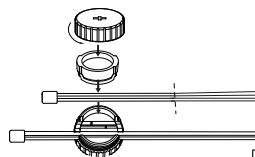

LUXFORM
LIGHTING

Uplight Alpha Ø42mm

LUXFORM
GLOBAL BV

Luxform Global BV Transportstraat 1 8263 BW Kampen The Netherlands

	Wet wood	Soft wood	Dry wood	Hard wood	Concrete	Brick wall
Drill	∅ 35mm	∅ 35mm	∅ 35mm	∅ 35mm		
Diamond drill					∅ 35mm	∅ 35mm