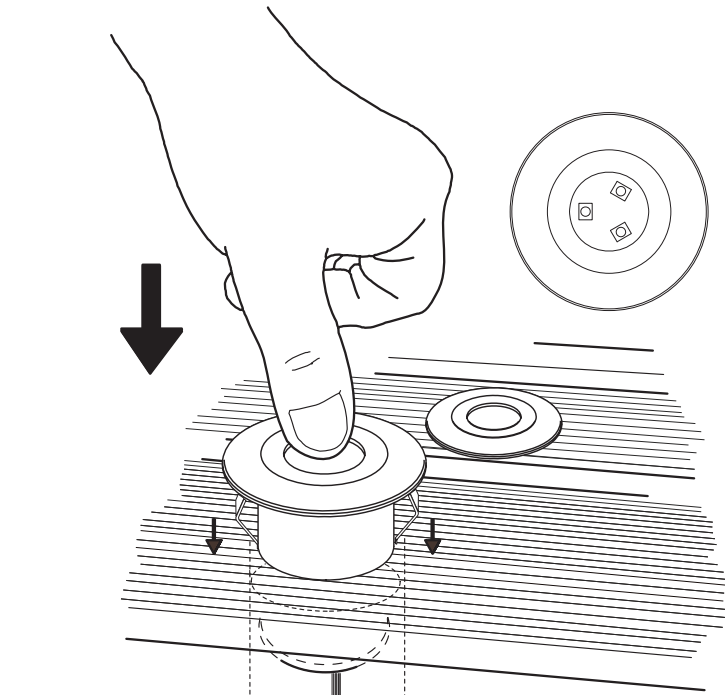

LUXFORM
LIGHTING

Uplight Alpha Ø42mm

LUXFORM
GLOBAL BV

Luxform Global BV Transportstraat 1 8263 BW Kampen The Netherlands

	Wet wood	Soft wood	Dry wood	Hard wood	Concrete	Brick wall
Drill	∅ 35mm	∅ 35mm	∅ 35mm	∅ 35mm		
Diamond drill					∅ 35mm	∅ 35mm