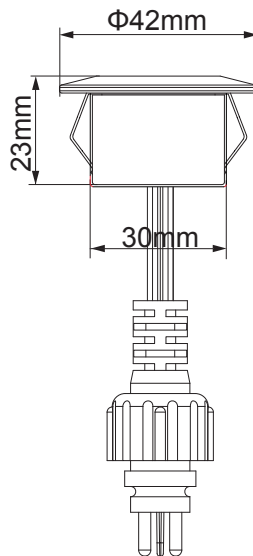

LUXFORM
LIGHTING

Uplight Alpha Ø42mm

LUXFORM
GLOBAL BV

Luxform Global BV Transportstraat 1 8263 BW Kampen The Netherlands

	Wet wood	Soft wood	Dry wood	Hard wood	Concrete	Brick wall
Drill	∅ 35mm	∅ 35mm	∅ 35mm	∅ 35mm		
Diamond drill					∅ 35mm	∅ 35mm