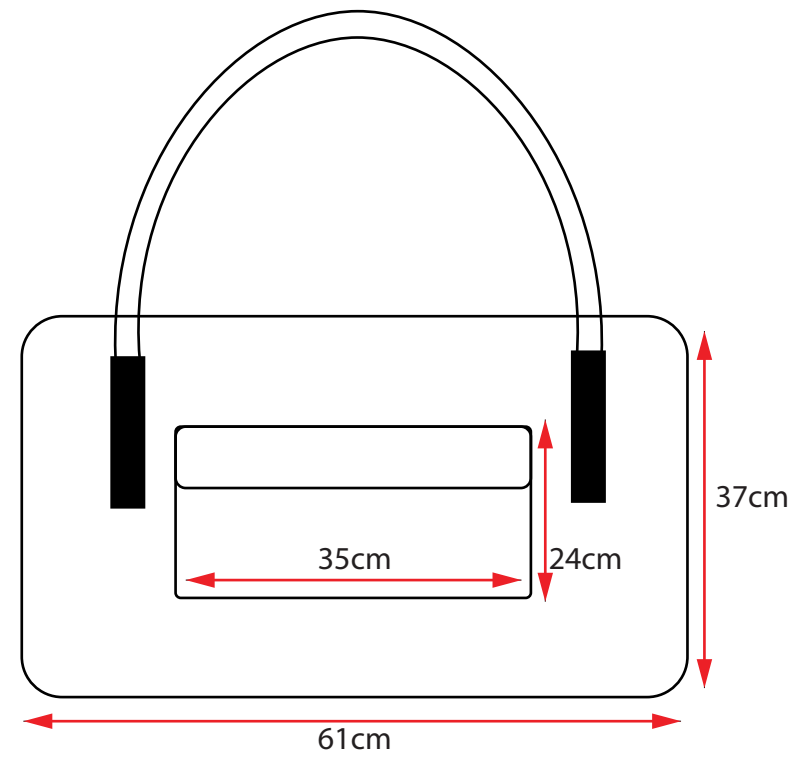

Front:

Side:

Cobra Case
Product Code: CCBAG12
Material: Polyester 600d
Dimensions in CM, May vary slightly.