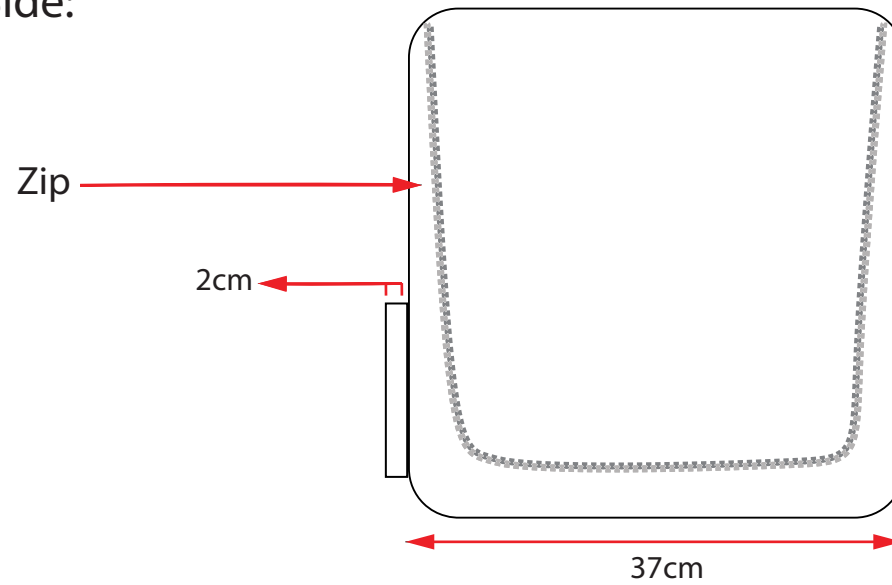

Front:

Side:

Cobra Case
Product Code: CCBAG12
Material: Polyester 600d
Dimensions in CM, May vary slightly.