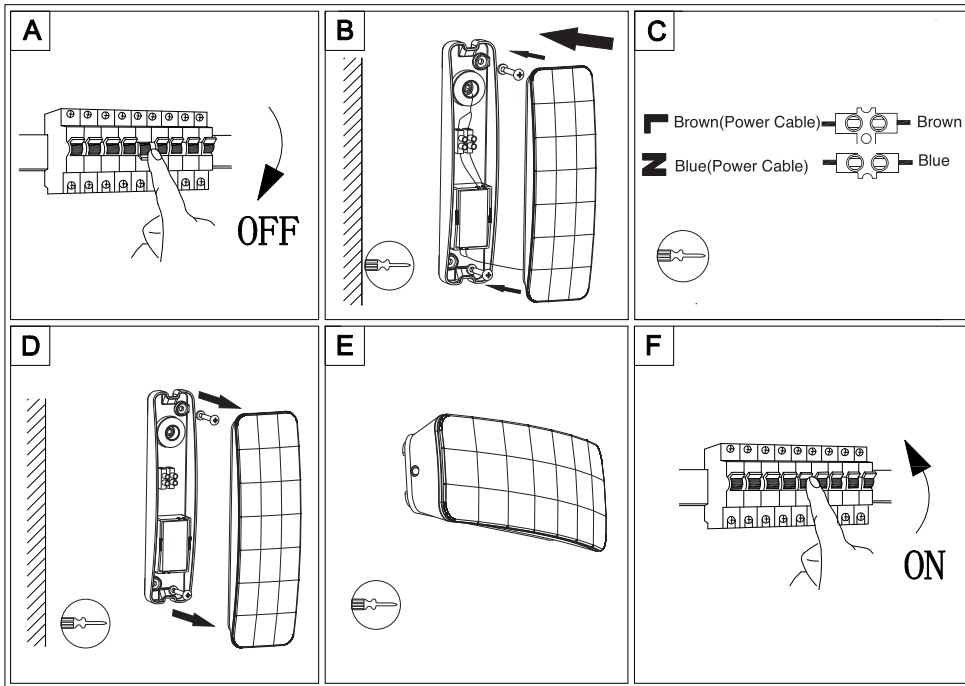

LUXFORM
LIGHTING

Munich wall lantern

LUXFORM
GLOBAL BV

Luxform Global BV Transportstraat 1 8263 BW Kampen The Netherlands

P5	M2
C11	IPX4
C12	M6
C13	M11
C14	M12
L1	M18
MAX 6W	M19
L10	CE

220-240V
P14