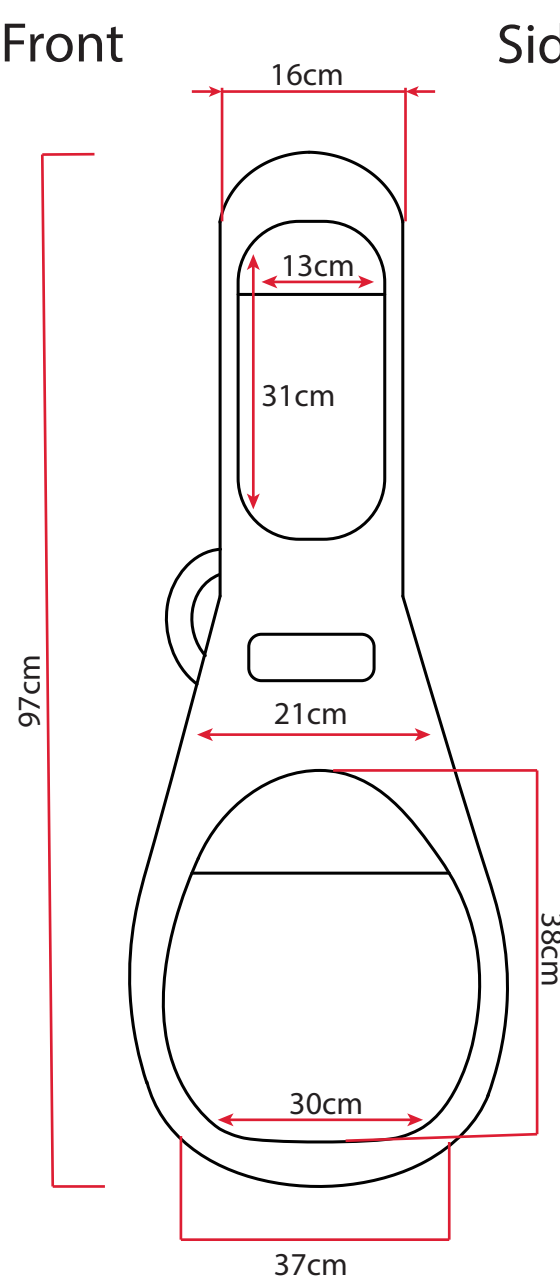

Front

Side

Back

Cobra Case
Guitar Bag
Product Code: CC-2013IND Material:
Polyester 600d Dimensions in CM,
May vary slightly.