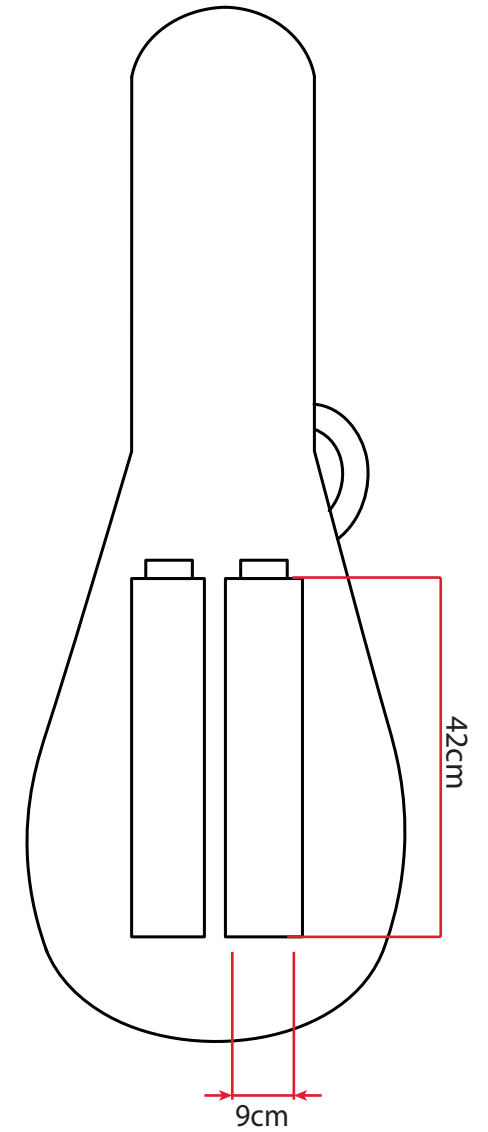

Front

Side

Back

Cobra Case
Guitar Bag
Product Code: CC-2013IND Material:
Polyester 600d Dimensions in CM,
May vary slightly.