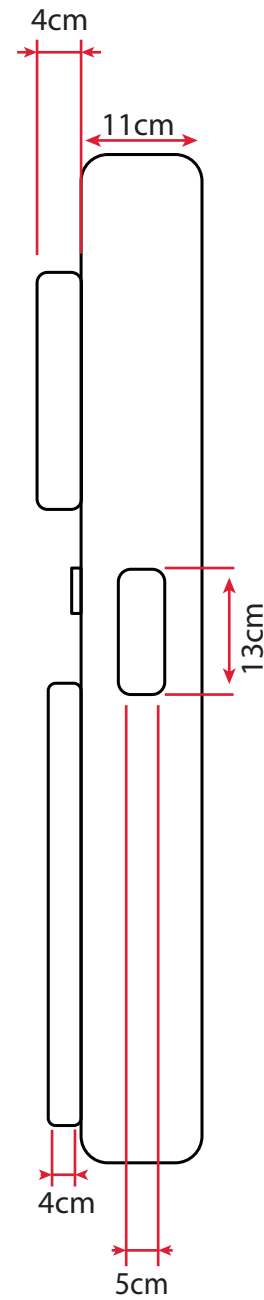

Front

Side

Back

Cobra Case
Guitar Bag
Product Code: CC-2013IND Material:
Polyester 600d Dimensions in CM,
May vary slightly.