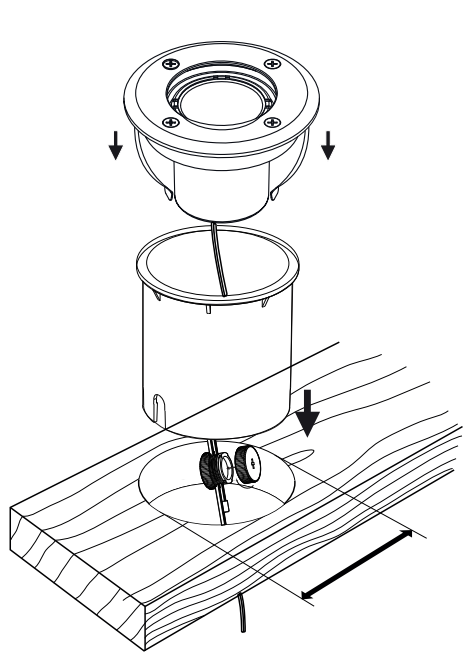

LUXFORM
LIGHTING

LUXFORM
GLOBAL BV

Luxform Global BV Transportstraat 1 8263 BW Kampen The Netherlands

Darwin

						
	Wet wood	Soft wood	Dry wood	Hard wood	Concrete	Brick wall
Drill 	Ø 84~86 mm	Ø 84~86 mm	Ø 84~86 mm	Ø 84~86 mm		
Diamond drill 					Ø 84~86 mm	Ø 84~86 mm