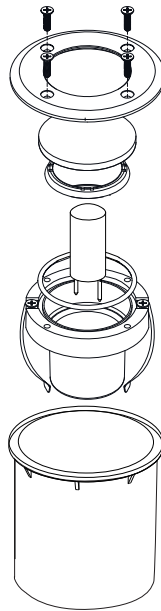

LUXFORM
LIGHTING

LUXFORM
GLOBAL BV

Luxform Global BV Transportstraat 1 8263 BW Kampen The Netherlands

Darwin

						
	Wet wood	Soft wood	Dry wood	Hard wood	Concrete	Brick wall
Drill 	Ø 84~86 mm	Ø 84~86 mm	Ø 84~86 mm	Ø 84~86 mm		
Diamond drill 					Ø 84~86 mm	Ø 84~86 mm