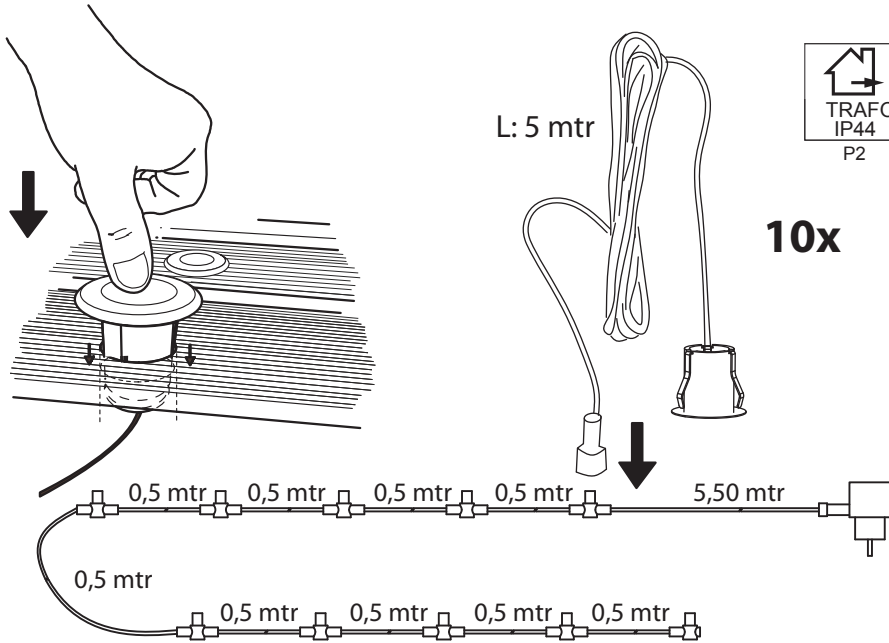

**LUXFORM**  
LIGHTING

10x Built-in light Calypso

**LUXFORM**  
GLOBAL BV

Luxform Global BV Transportstraat 1 8263 BW Kampen The Netherlands

	Wet wood	Soft wood	Dry wood	Hard wood	Concrete	Brick wall
Drill	Ø 22mm	Ø 22mm	Ø 23mm	Ø 23mm		
Diamond drill					Ø 22mm	Ø 22mm