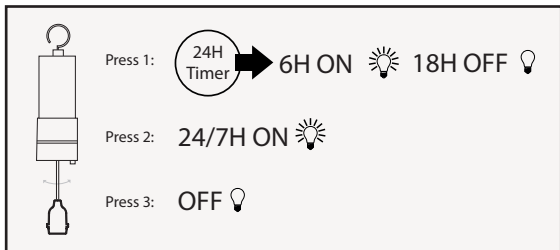

# LUXFORM

LIGHTING

*Battery light*

Filament Bulb

**LUXFORM**  
GLOBAL BV

Luxform Global BV Transportstraat 1 8263 BW Kampen The Netherlands

X - Not included

**1 LIGHT  
2 OPTIONS**