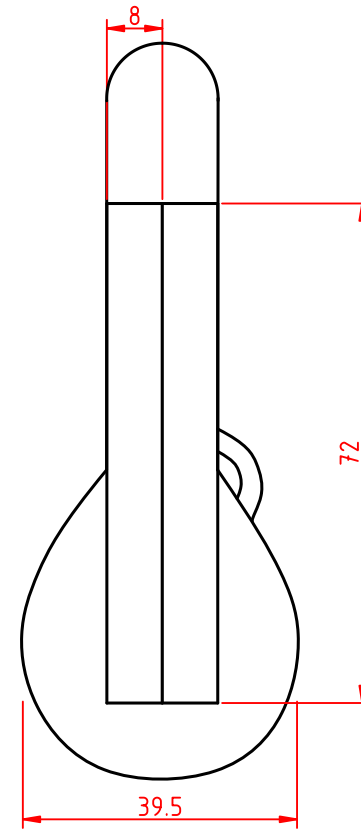

Cobra Case  
Banjo Bag  
CC-2001  
Material: Polyester 600d  
Zips: No10  
Dimensions in cm, may vary slightly

FRONT

SIDE

BACK

INTERIOR DIMENSIONS