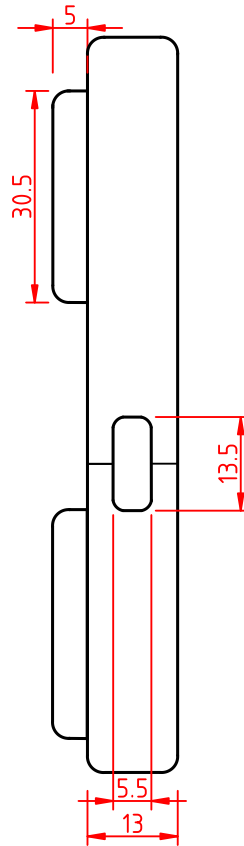

Cobra Case  
Banjo Bag  
CC-2001  
Material: Polyester 600d  
Zips: No10  
Dimensions in cm, may vary slightly

FRONT

SIDE

BACK

INTERIOR DIMENSIONS