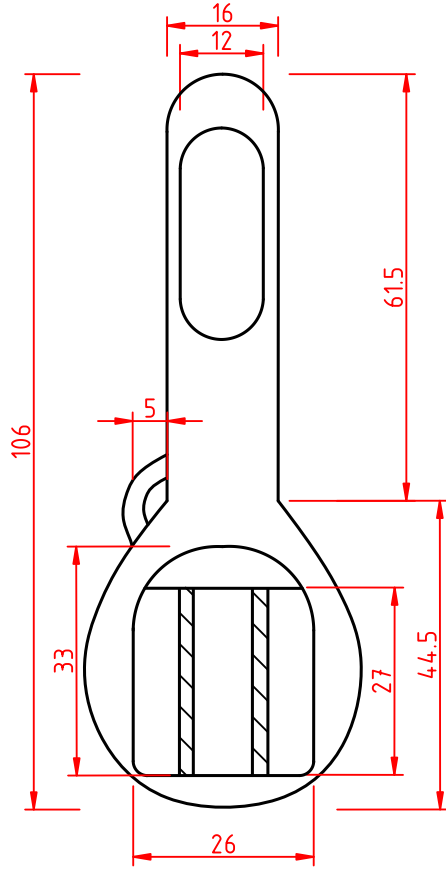

Cobra Case  
Banjo Bag  
CC-2001  
Material: Polyester 600d  
Zips: No10  
Dimensions in cm, may vary slightly

FRONT

SIDE

BACK

INTERIOR DIMENSIONS