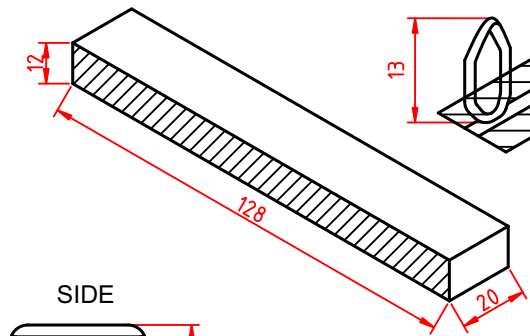

Cobra Case
Equipment Bag
CC1024
Material: Polyester 600d
Zips: No8
Dimensions in cm, may vary slightly

INTERIOR DIMENSIONS

LOOP SIZE

SIDE

LOOPS POSITION DIAGRAM