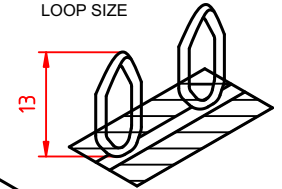

Cobra Case
Equipment Bag
CC1024
Material: Polyester 600d
Zips: No8
Dimensions in cm, may vary slightly

INTERIOR DIMENSIONS

LOOP SIZE

SIDE

LOOPS POSITION DIAGRAM