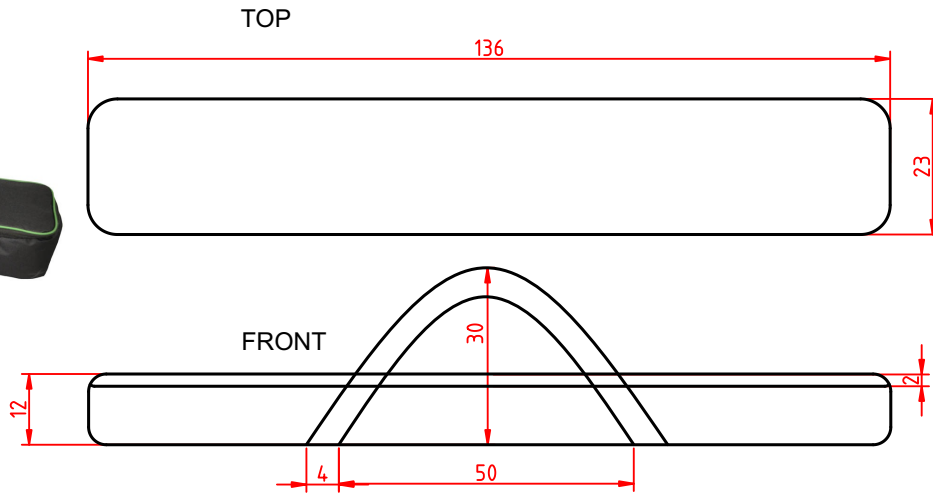

Cobra Case
Equipment Bag
CC1024
Material: Polyester 600d
Zips: No8
Dimensions in cm, may vary slightly

INTERIOR DIMENSIONS

LOOP SIZE

SIDE

LOOPS POSITION DIAGRAM