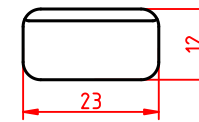

Cobra Case
Equipment Bag
CC1024
Material: Polyester 600d
Zips: No8
Dimensions in cm, may vary slightly

INTERIOR DIMENSIONS

LOOP SIZE

SIDE

LOOPS POSITION DIAGRAM