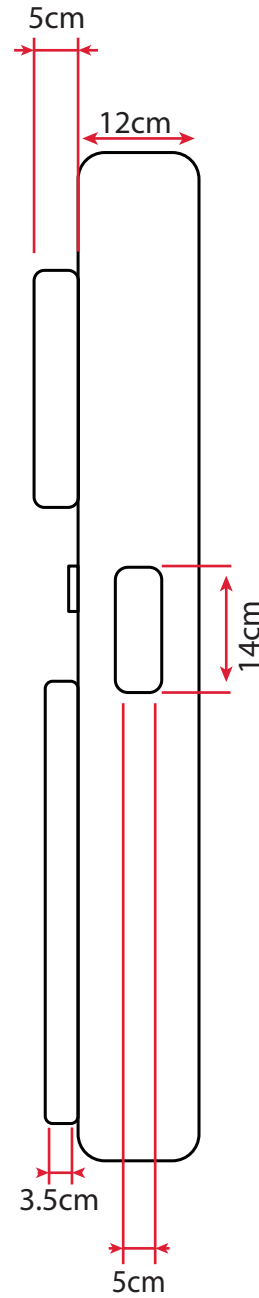

Front

Side

Back

Cobra Case
Guitar Bag
Product Code: CC-2016IND Material:
Polyester 600d Dimensions in CM,
May vary slightly.