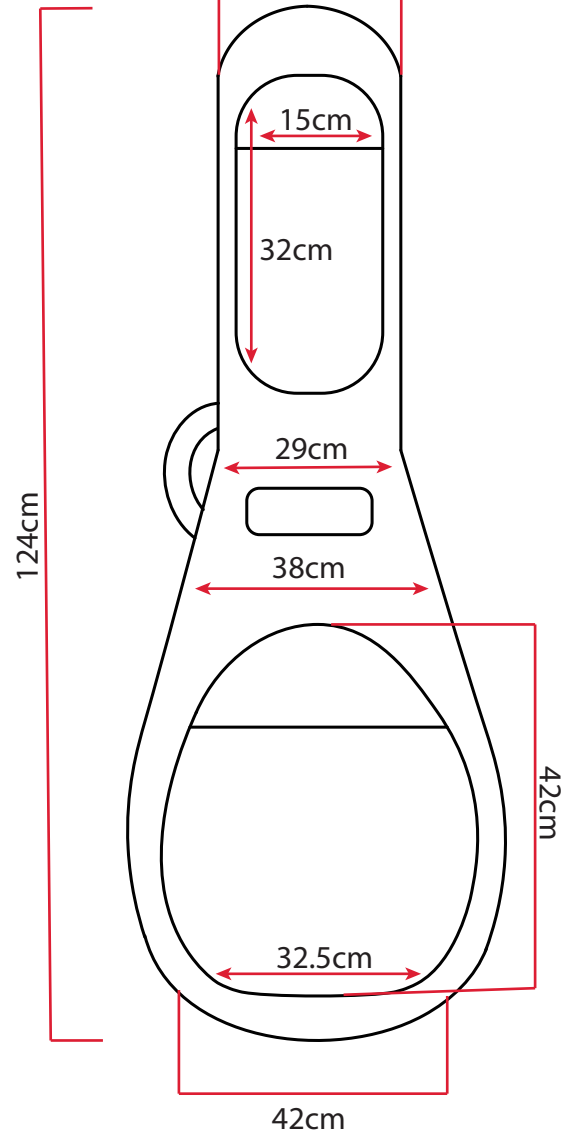

Front

Side

Back

Cobra Case
Guitar Bag
Product Code: CC-2016IND Material:
Polyester 600d Dimensions in CM,
May vary slightly.