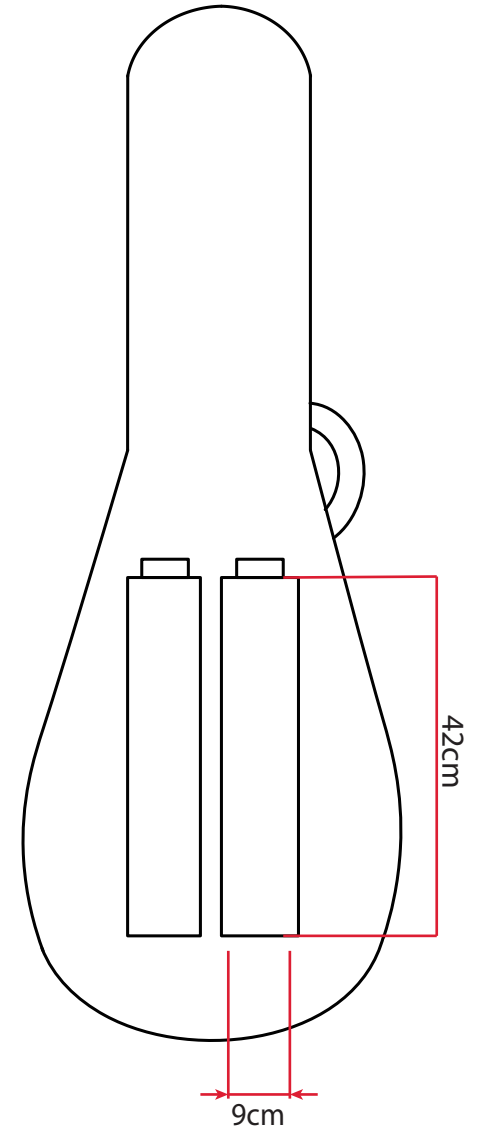

Front

Side

Back

Cobra Case
Guitar Bag
Product Code: CC-2016IND Material:
Polyester 600d Dimensions in CM,
May vary slightly.