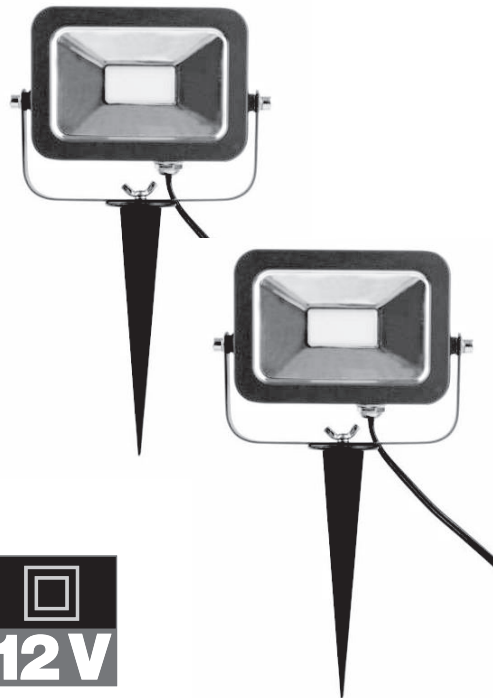

LUXFORM

LIGHTING

Gladstone, 2-p set

LUXFORM

GLOBAL BV

Luxform Global BV Transportstraat 1 8263 BW Kampen The Netherlands