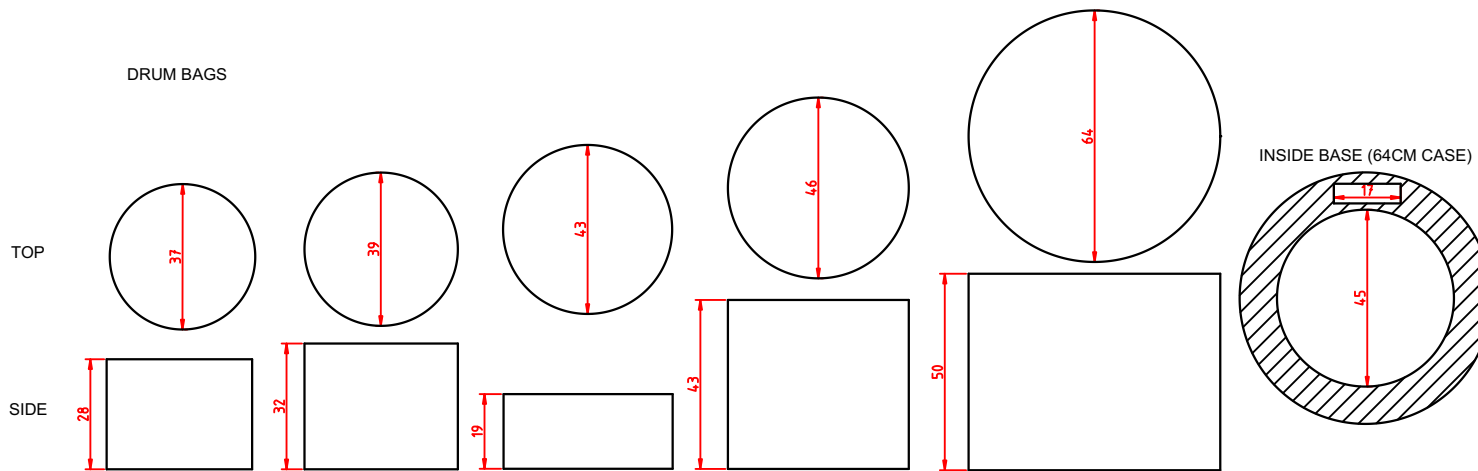

Cobra Case
 Equipment Bags
 CC1053
 Material: Polyester 600d
 Zips: No8
 Dimensions in cm, may vary slightly

DRUM BAGS

DRUMSTICK BAG

LARGE BAG