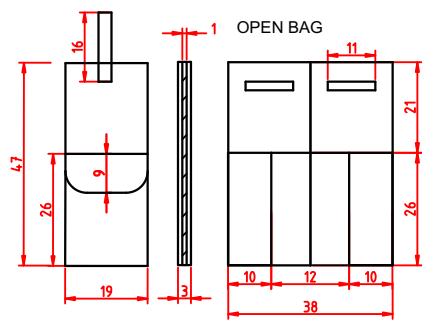

Cobra Case
 Equipment Bags
 CC1053
 Material: Polyester 600d
 Zips: No8
 Dimensions in cm, may vary slightly

DRUM BAGS

DRUMSTICK BAG

LARGE BAG