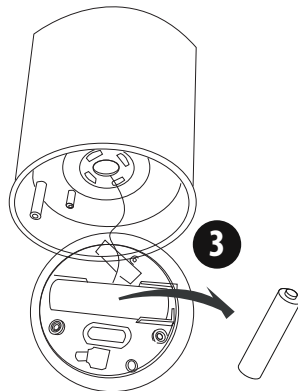

1,5MTR
included

Loading needs to be done indoors
10 hours charge for full battery

24H Timer → 6H ON 18H OFF
Lamp lights for 16 days with
fully loaded battery

USB-cable only to be used to load USB
rechargeable light
Actual charging time is affected by your
charger type