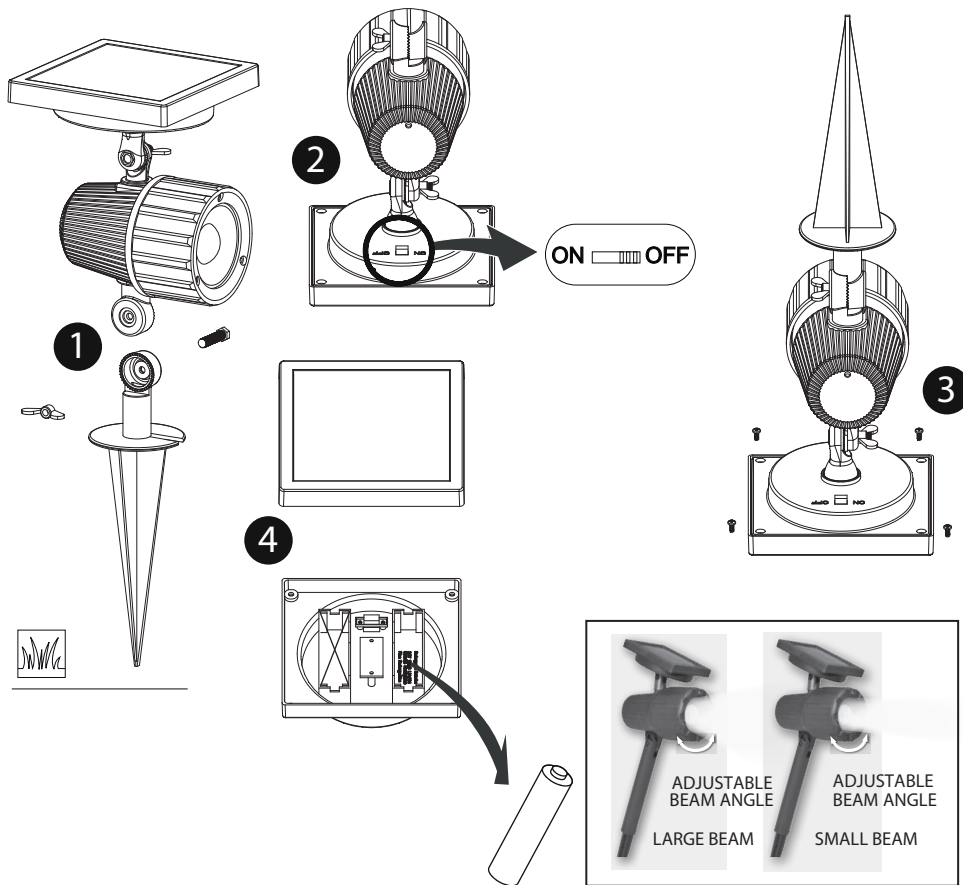

LUXFORM

LIGHTING

Cannes with adjustable beam

LUXFORM
GLOBAL BV

Luxform Global BV Transportstraat 1 8263 BW Kampen The Netherlands

HIGH LUMEN SOLAR
LuxBright
100 LUMEN

3.7V
1x 18650
Li-Ion
2000MAH

P8