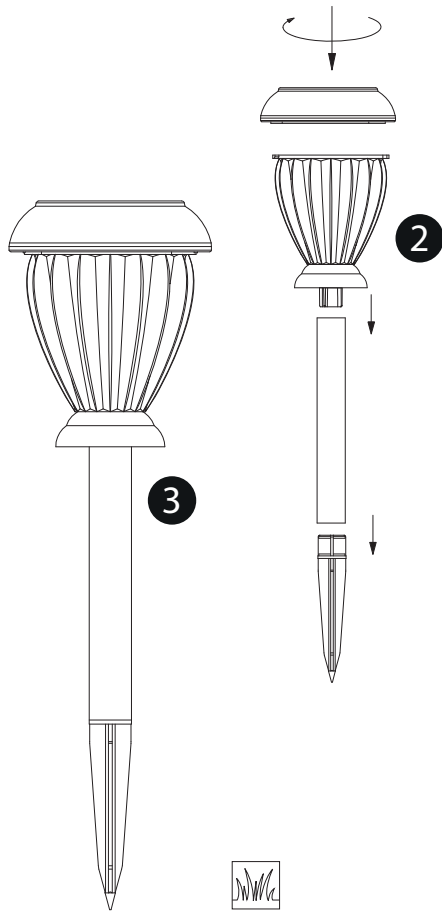

LUXFORM

LIGHTING

LUXFORM
GLOBAL BV

Luxform Global BV Transportstraat 1 8263 BW Kampen The Netherlands

HIGH LUMEN SOLAR
LuxBright
10 LUMEN

Besañçon

3.2V
Li-Ion
AA-400MAH

P8