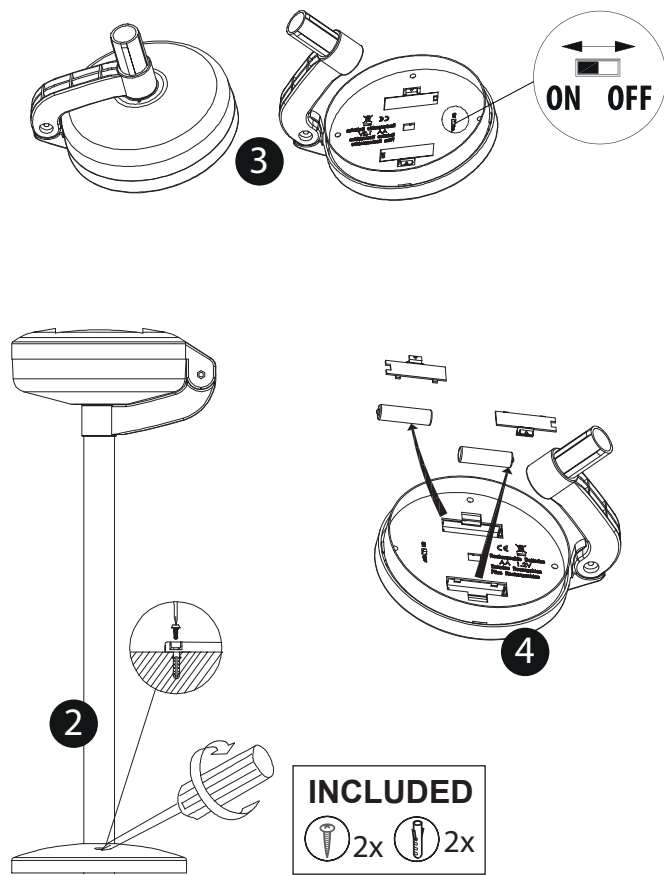

LUXFORM
GLOBAL BV

Luxform Global BV Transportstraat 1 8263 BW Kampen The Netherlands

LUXFORM
LIGHTING

HIGH LUMEN SOLAR
LuxBright
30 LUMEN

Montana Postlight

INCLUDED
 2x  2x

2x
3.2V
 Li-Ion
 14500
 400 MAH
 P8