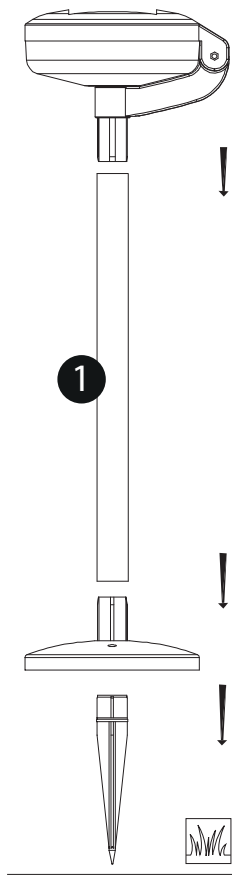

LUXFORM
GLOBAL BV

Luxform Global BV Transportstraat 1 8263 BW Kampen The Netherlands

LUXFORM
LIGHTING

HIGH LUMEN SOLAR
LuxBright
30 LUMEN

Montana Postlight

INCLUDED
 2x  2x

2x
3.2V
 Li-Ion
 14500
 400 MAH
 P8