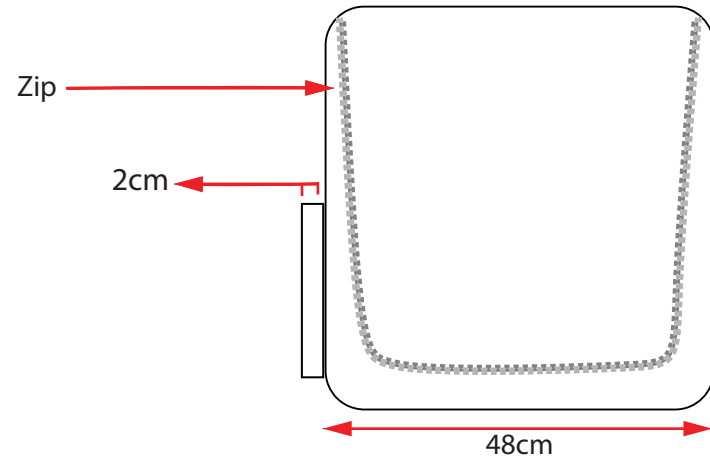

Front:

Side:

Cobra Case
Product Code: CCBAG15
Material: Polyester 600d
Dimensions in CM, May vary slightly.