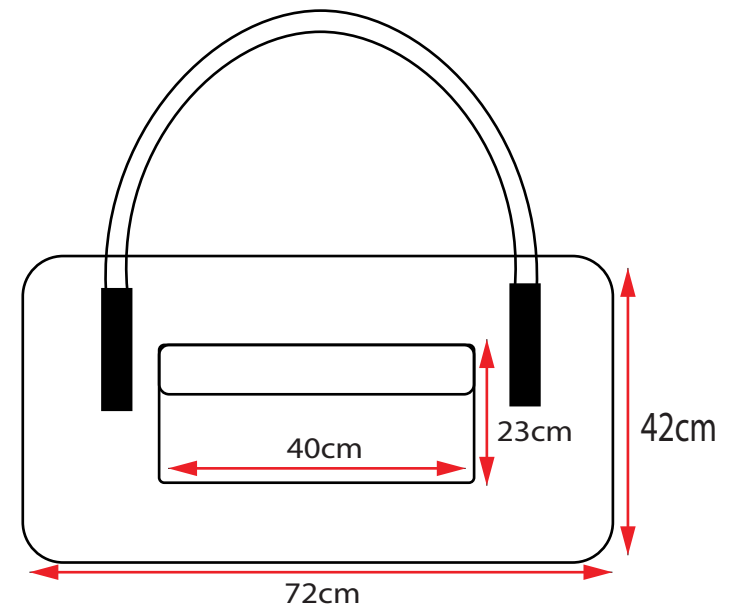

Front:

Side:

Cobra Case
Product Code: CCBAG15
Material: Polyester 600d
Dimensions in CM, May vary slightly.