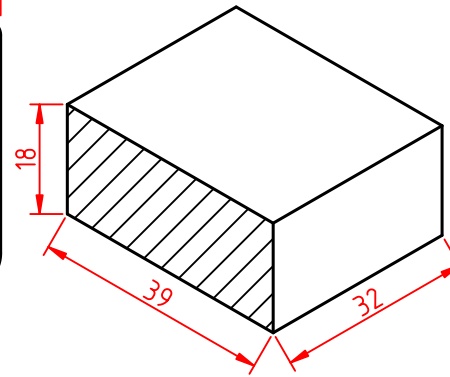

Cobra Case
Equipment Bag
CC1058
Material: Polyester 600d
Zips: No8
Dimensions in cm, may vary slightly

TOP

INTERIOR DIMENSIONS

WITH DIVIDER

FRONT

SIDE

ATTACHABLE STRAP