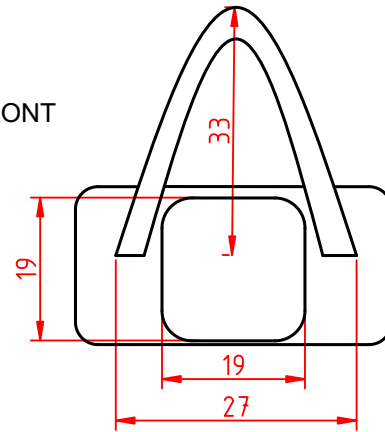

Cobra Case
Equipment Bag
CC1058
Material: Polyester 600d
Zips: No8
Dimensions in cm, may vary slightly

TOP

INTERIOR DIMENSIONS

WITH DIVIDER

FRONT

SIDE

ATTACHABLE STRAP