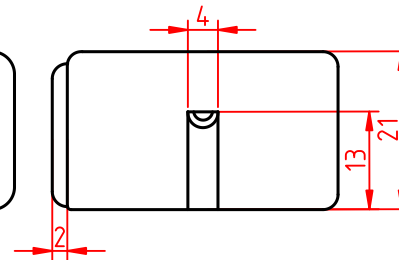

Cobra Case
Equipment Bag
CC1058
Material: Polyester 600d
Zips: No8
Dimensions in cm, may vary slightly

TOP

INTERIOR DIMENSIONS

WITH DIVIDER

FRONT

SIDE

ATTACHABLE STRAP