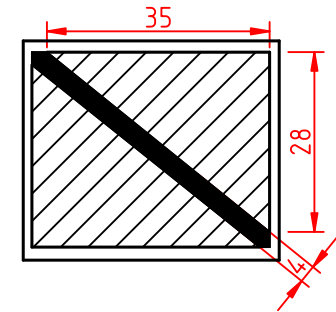

Cobra Case
Equipment Bag
CC1058
Material: Polyester 600d
Zips: No8
Dimensions in cm, may vary slightly

TOP

INTERIOR DIMENSIONS

WITH DIVIDER

FRONT

SIDE

ATTACHABLE STRAP