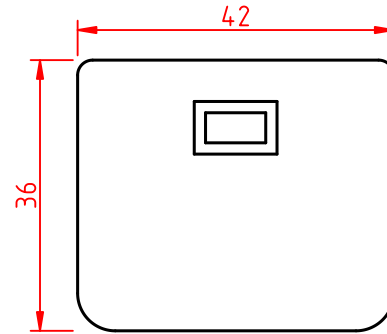

Cobra Case
Equipment Bag
CC1058
Material: Polyester 600d
Zips: No8
Dimensions in cm, may vary slightly

TOP

INTERIOR DIMENSIONS

WITH DIVIDER

FRONT

SIDE

ATTACHABLE STRAP