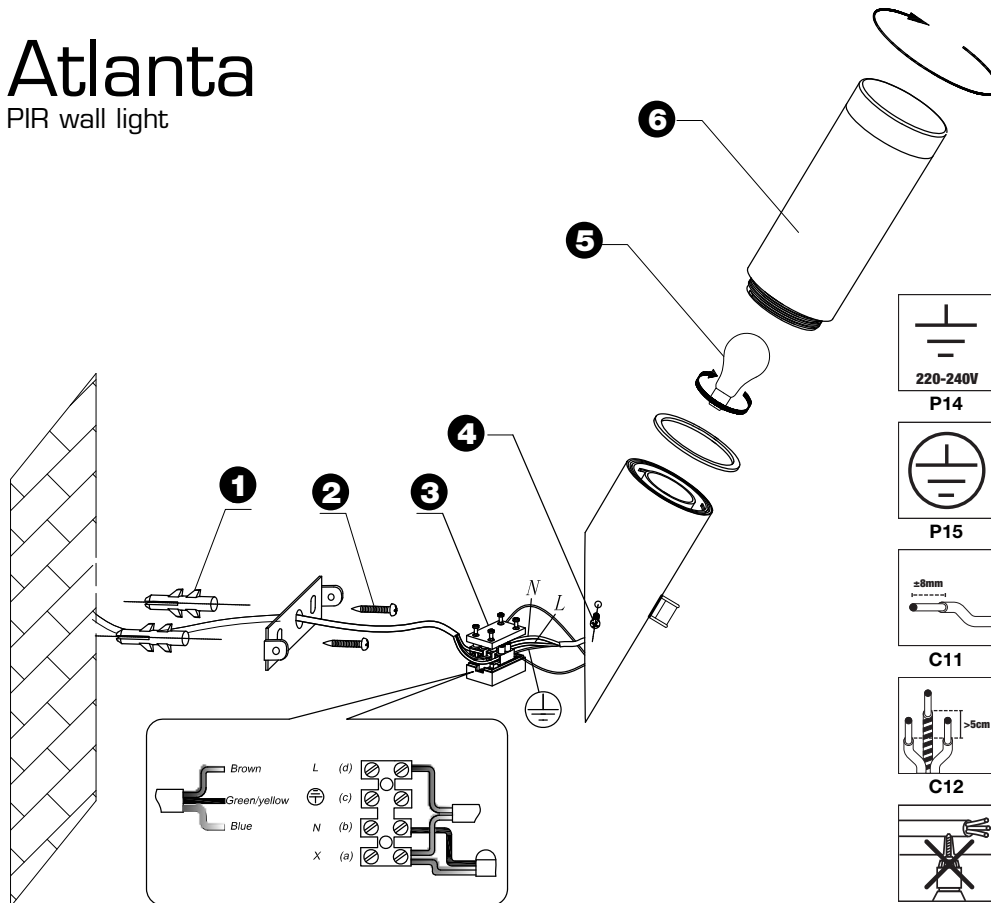

LUXFORM
LIGHTING

LUXFORM
GLOBAL BV

Luxform Global BV Transportstraat 1 8263 BW Kampen The Netherlands

© Copyright 2010 Luxform Global BV GB004223

Atlanta

PIR wall light

C14	M14
L1	M15
P14	L11
P15	M16
C11	L26
M2	M17
C12	M18
M5	M19
C13	M12