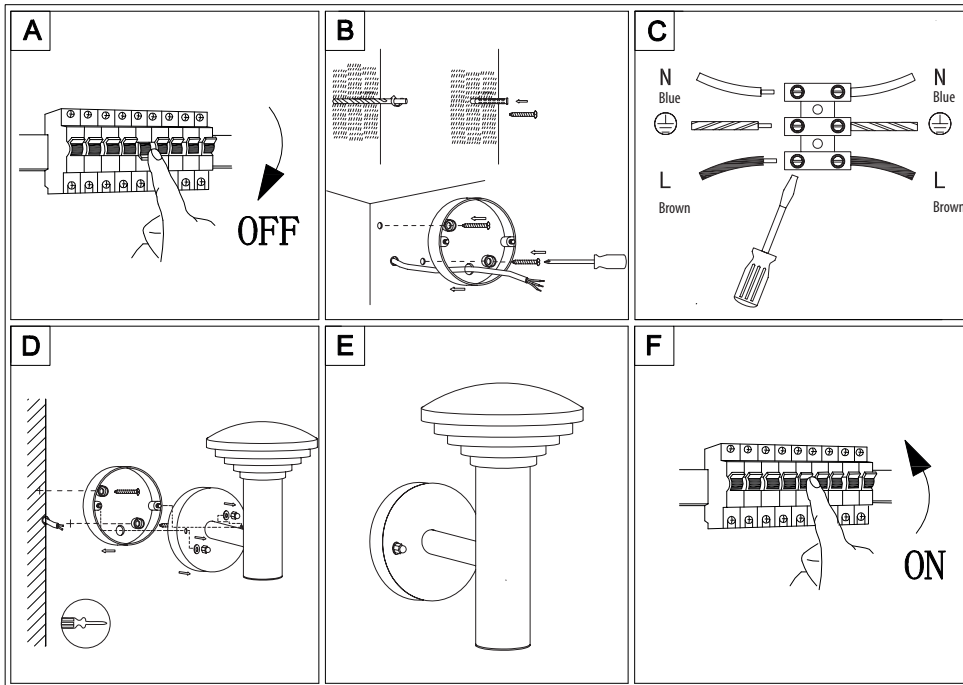

LUXFORM
LIGHTING

Bitburg wall lantern up

LUXFORM
GLOBAL BV

Luxform Global BV Transportstraat 1 8263 BW Kampen The Netherlands

P14

L10

P15

M2