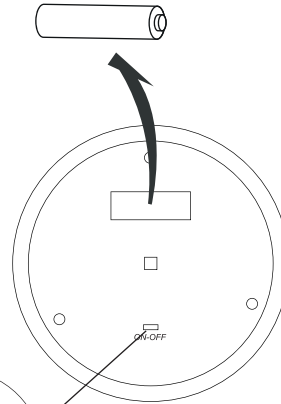

LUXFORM
LIGHTING

LUXFORM
GLOBAL BV

Luxform Global BV Transportstraat 1 8263 BW Kampen The Netherlands

HIGH LUMEN SOLAR
LuxBright
25 LUMEN

Reims Postlight

NOT INCLUDED

3.2V
Li-FePO4
 AA-500MAH

P8