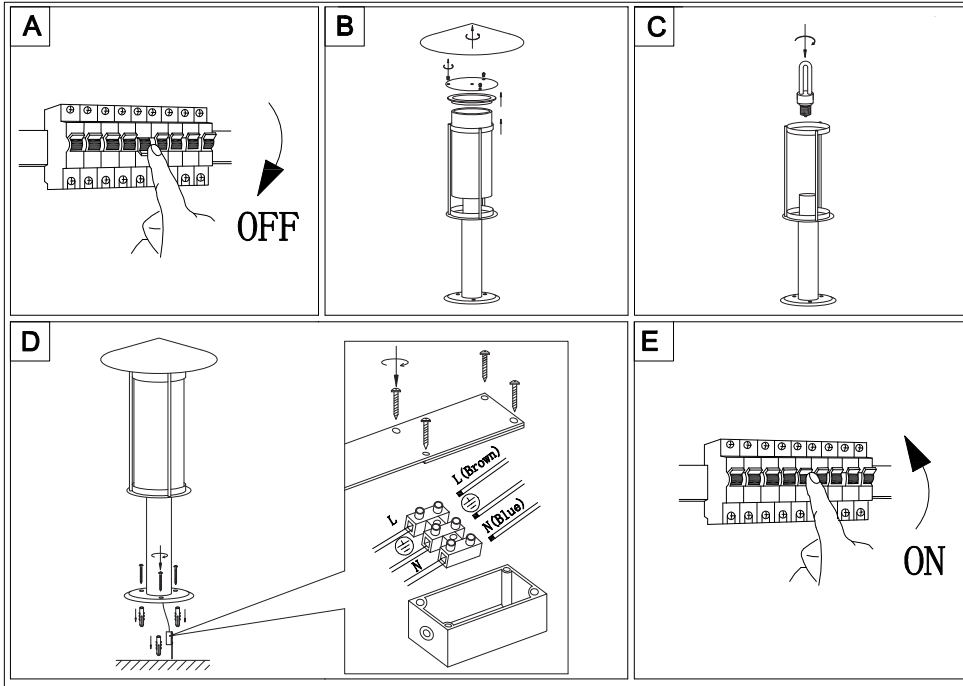

LUXFORM
LIGHTING

Utah post light

LUXFORM
GLOBAL BV

Luxform Global BV Transportstraat 1 8263 BW Kampen The Netherlands

C12

L27

C13

M2