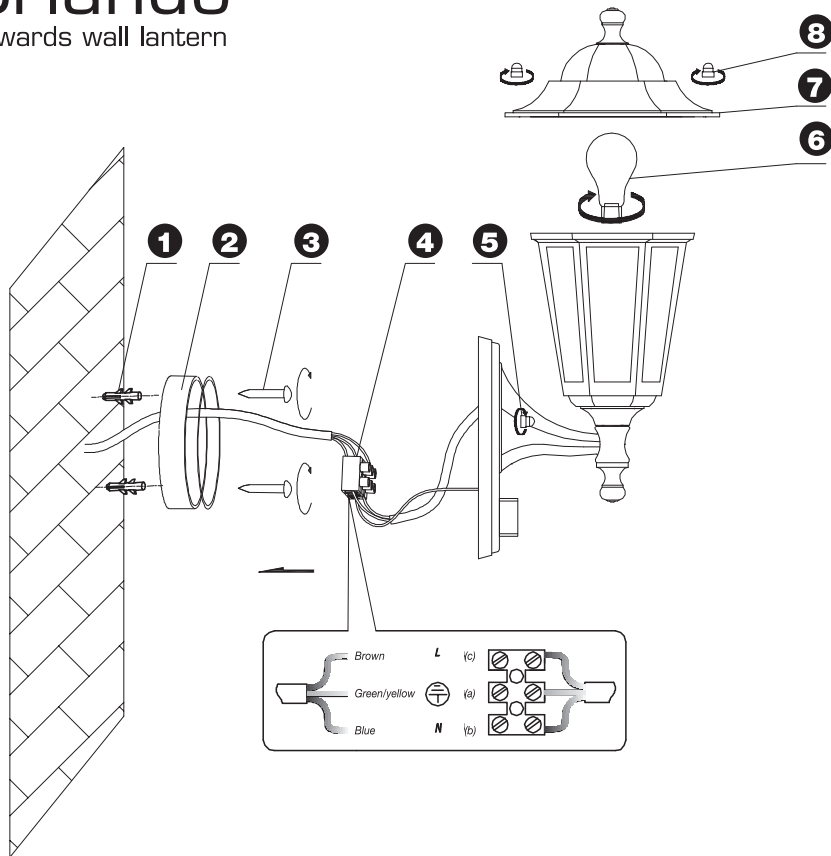

# LUXFORM<sup>®</sup>

LIGHTING

PIR-Sensor with High-Low switch

At dawn the light will automatically be shut off, in order to be automatically switched on again at dusk.

Orlando Wall with PIR

## LUXFORM<sup>®</sup>

GLOBAL BV

Luxform Global BV Transportstraat 1 8263 BW Kampen The Netherlands

# Orlando

upwards wall lantern

L11	M14
P15	L24
C11	L25
C12	M15
C13	M16
C14	L27
M2	M17
M5	M18
M12	M19
L1	CE