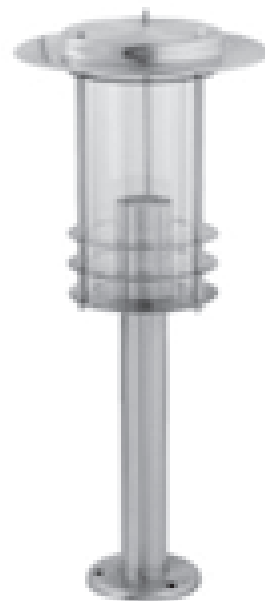

**LUXFORM**  
LIGHTING

**LUXFORM**  
GLOBAL BV

Luxform Global BV Transportstraat 1 8263 BW Kampen The Netherlands

Phoenix post light

C12

L27

C13

M2

C14

M6

L1

M12

L11

M18

L24

M19

P14

P15

C11

L25