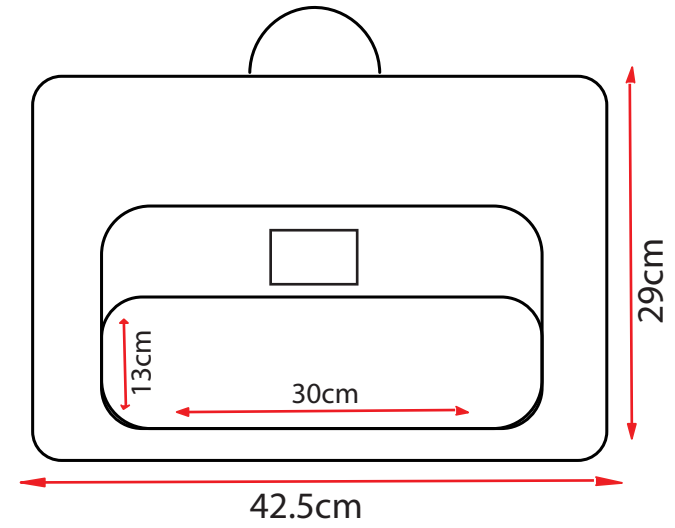

Front

Cobra Case
Double Laptop Case
Product Code: CC-1093
Material:
Dimensions in CM, May vary slightly.

Side