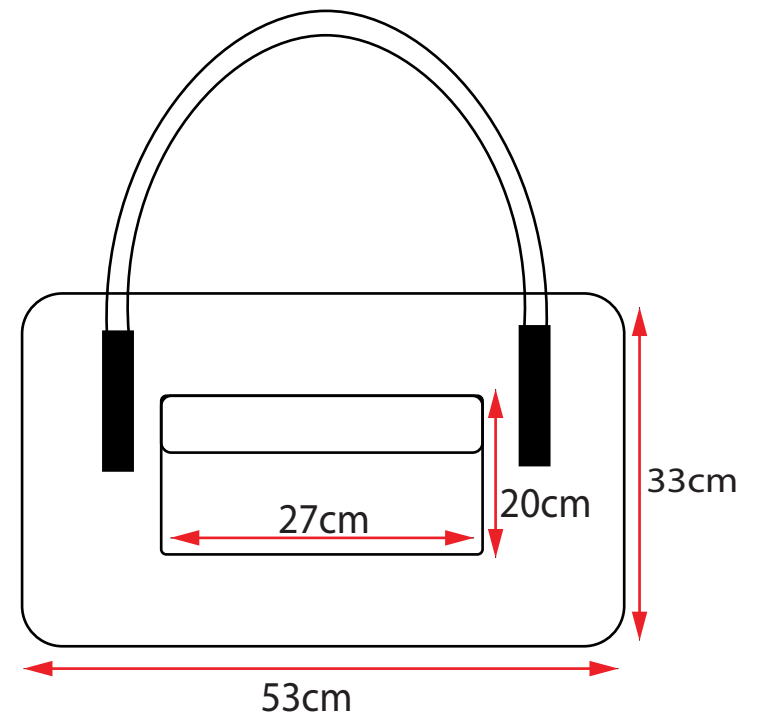

Cobra Case  
Product Code: CCBAG10  
Material: Polyester 600d  
Dimensions in CM, Measurements may vary.

Front:

Side: