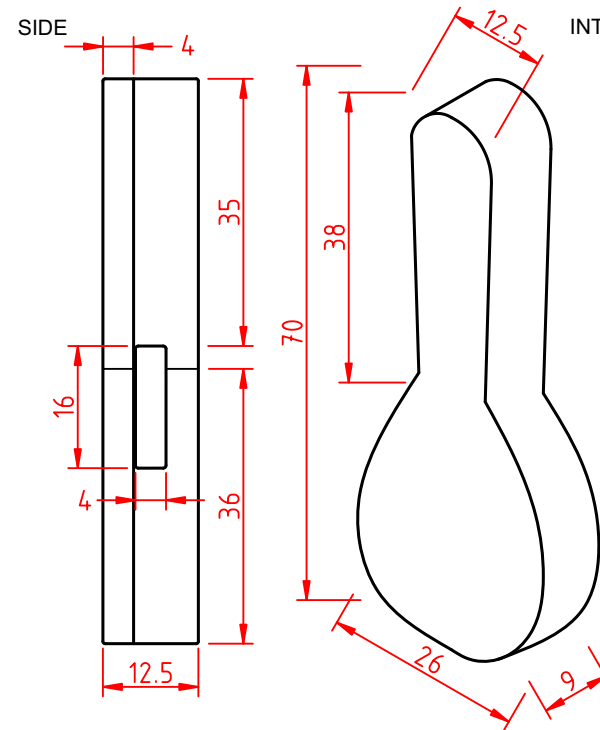

Cobra Case
 Mandolin Case A Style
 CC-2047
 Material: Faux Black Leather
 Hard Wearing Catches
 Dimensions in cm, may vary slightly

TOP

FRONT

SIDE

INTERIOR DIMENSIONS

PADDING: 1CM
 CASE EXTERIOR: 0.5CM