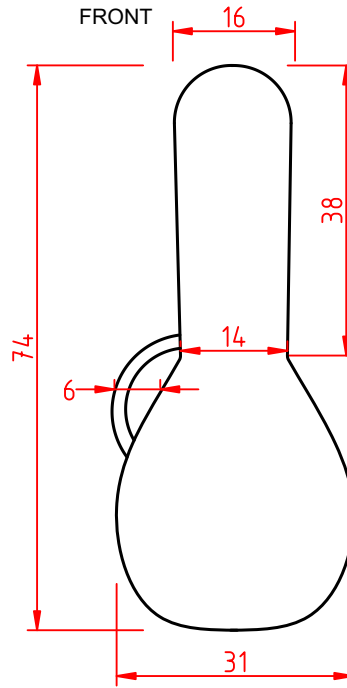

Cobra Case
 Mandolin Case A Style
 CC-2047
 Material: Faux Black Leather
 Hard Wearing Catches
 Dimensions in cm, may vary slightly

TOP

FRONT

SIDE

INTERIOR DIMENSIONS

PADDING: 1CM
 CASE EXTERIOR: 0.5CM