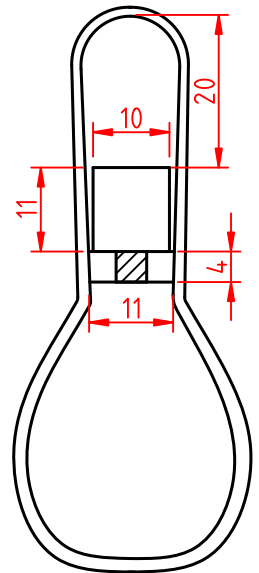

Cobra Case
 Mandolin Case A Style
 CC-2047
 Material: Faux Black Leather
 Hard Wearing Catches
 Dimensions in cm, may vary slightly

TOP

FRONT

SIDE

INTERIOR DIMENSIONS

PADDING: 1CM
 CASE EXTERIOR: 0.5CM