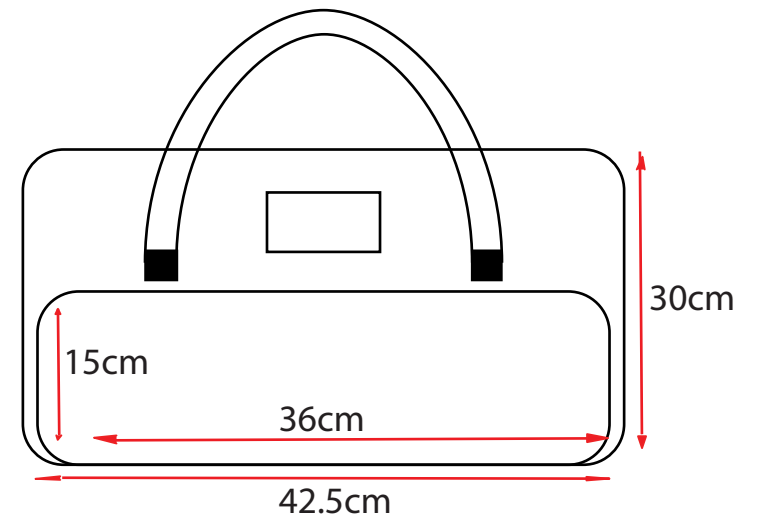

Cobra Case
Product Code: CC-1096
Material: Polyester 600d
Dimensions in CM, May vary slightly.

Front:

Side:

Velcro Removable divider

Inside: