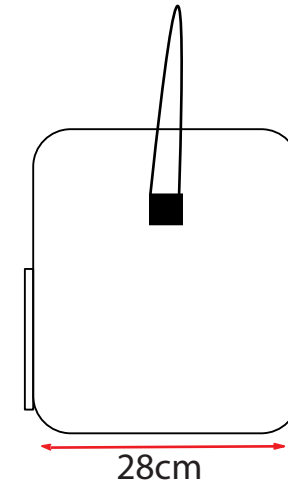

Cobra Case
Product Code: CC-1096
Material: Polyester 600d
Dimensions in CM, May vary slightly.

Front:

Side:

Velcro Removable divider

Inside: