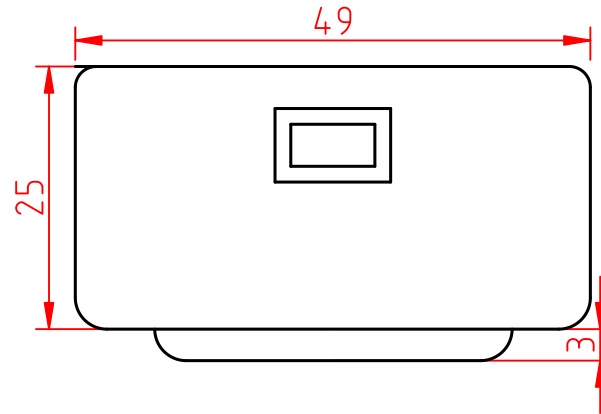

Cobra Case
Equipment Bag
CC1012
Material: Polyester 600d
Zips: No8
Dimensions in cm, may vary slightly

TOP

INTERIOR DIMENSIONS

FRONT

SIDE