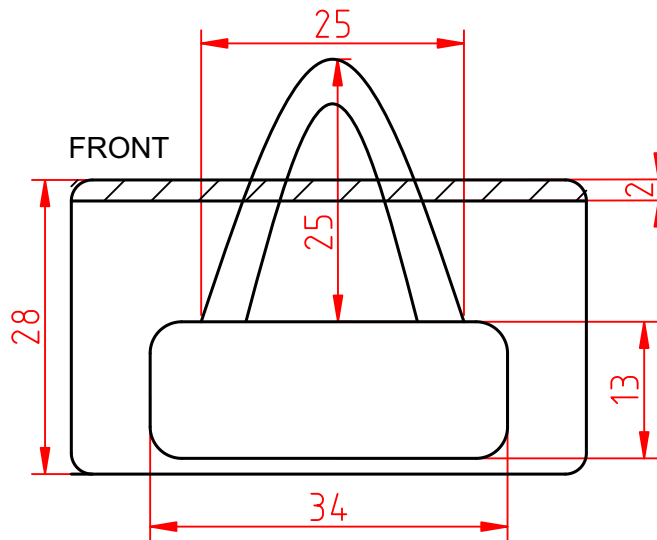

Cobra Case
Equipment Bag
CC1012
Material: Polyester 600d
Zips: No8
Dimensions in cm, may vary slightly

TOP

INTERIOR DIMENSIONS

FRONT

SIDE