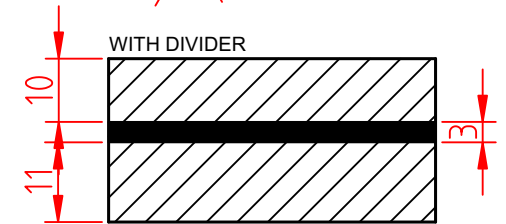

Cobra Case
Equipment Bag
CC1012
Material: Polyester 600d
Zips: No8
Dimensions in cm, may vary slightly

TOP

INTERIOR DIMENSIONS

FRONT

SIDE