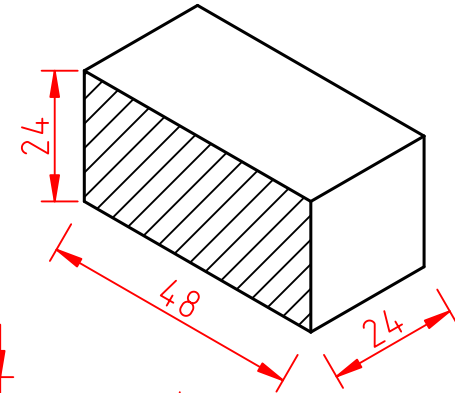

Cobra Case
Equipment Bag
CC1012
Material: Polyester 600d
Zips: No8
Dimensions in cm, may vary slightly

TOP

INTERIOR DIMENSIONS

FRONT

SIDE