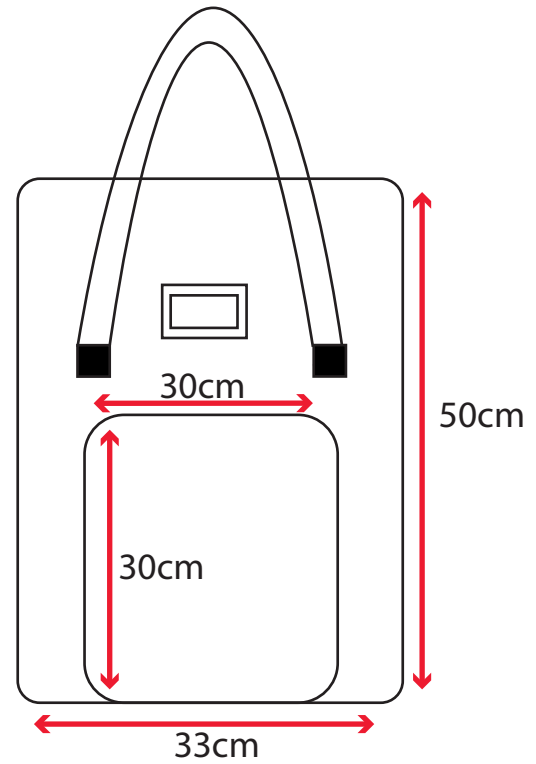

Cobra Case
Hard Guitar Case
Product Code: CC-1094
Material:
Dimensions in CM, May vary slightly.

Front:

Side: