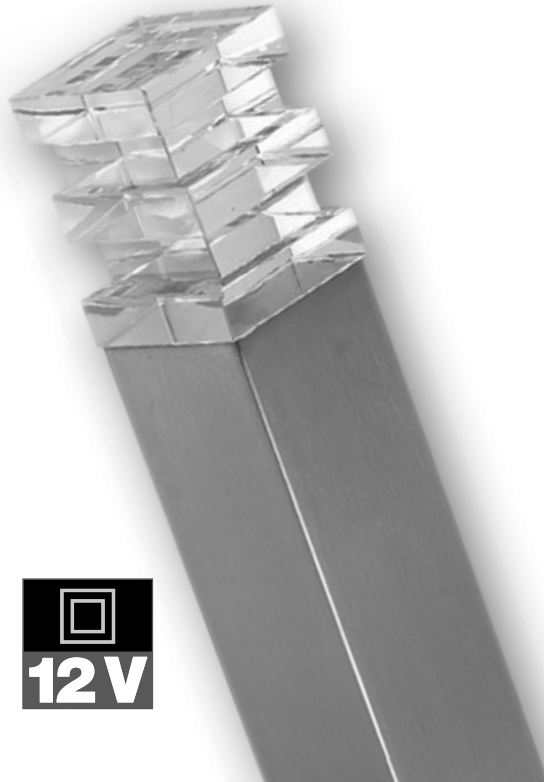

**LUXFORM**  
LIGHTING

Adelaide

12V

**LUXFORM**  
GLOBAL BV

Luxform Global BV Transportstraat 1 8263 BW Kampen The Netherlands

1

2

P2

P5

P6

**SPT-1**

C2

L1

L10

C1

M1