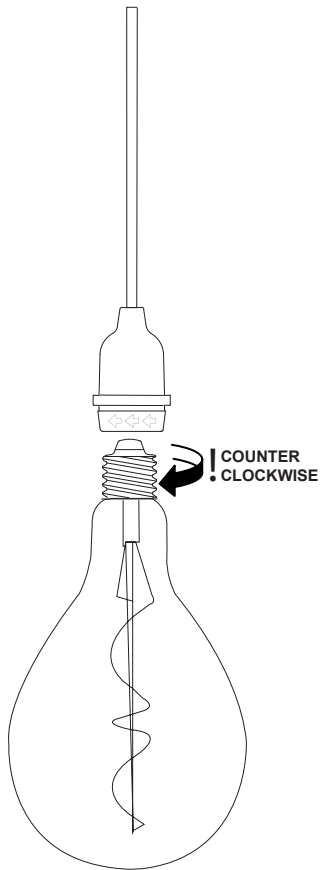

**LUXFORM**  
LIGHTING

*Battery light*

Filament Bulb, model Flow

**LUXFORM**  
GLOBAL BV

Luxform Global BV Transportstraat 1 8263 BW Kampen The Netherlands

X - Not included

1 LIGHT  
2 OPTIONS

L19