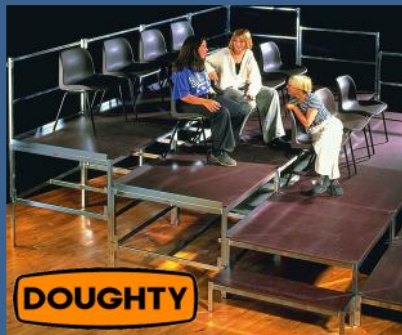

Stage Lighting & Control

From individual LED par cans through to complete kits, including cables stands & controllers. Our stage lighting and lighting control desks remain among our most popular school and youth club products.

Using our expertise in school lighting, we have compiled a wide range of ready-made kits for off the shelf supply. Alternatively you can select from any combination of par cans, theatre spots, suitable controllers and fixings for install or supply.

Our dedicated sales and installation team will be happy to discuss your requirements and will talk you through the individual options. We can work to most budgets to create a complete and versatile stage lighting system.

Stage Curtains & Track

Terralec are able to quote and supply custom made stage curtains to meet with your individual requirements. Many different styles, sizes, fabrics and colours are achievable with a choice of hooks, chain weights and ties.

As part of any installation or as a straightforward supply, Terralec can offer a range of curtain tracks including all products from the Doughty curtain track range. This includes the popular six track modular system which is suitable for a wide range of stage and studio applications. Many types of track, runners, drivers and pulleys are available. One of our dedicated technicians will be happy to discuss your individual requirements and arrange a quote for you.

Doughty Easydeck Staging

Easydeck is a modular system, which provides a quick and efficient solution to the problems normally associated with temporary staging. Designed primarily for ease of use, coupled with a high degree of strength and versatility, Easydeck is suitable for a wide variety of applications, ranging from corporate presentations and fashion shows, through to school plays, live gigs and audience tiers. Furthermore, the reversible weather-proof deck tops and black frames make Easydeck the perfect choice for outside events of all descriptions.

The deck panels have a non-slip weave surface with a smooth brown reverse. The modules are lightweight and can be easily positioned and assembled by one person. Easydeck modules are available in a range of deck configurations and heights, which when utilised in conjunction with the units have the ability to stack securely, which in turn allows the creation of some very dramatic staging effects. Easydeck has been developed after extensive consultation with rental companies and end-users alike. Accordingly it is a minimum maintenance system, which does not require nuts, bolts or tools of any kind in its final assembly.

Terralec offer all parts to make any Easydeck stage assembly. We also offer pre-designed kits. Our sales team will be happy to assist you with any design ideas and advise you of all parts required. Why not request one of our model sample kits so you can see just how flexible this system can be.

Terralec Ltd.

Osprey House
Featherby Way
Purdeys Industrial Estate
Rochford
ESSEX
SS4 1LD

Tel No. 01702 547571

Email: sales@terralec.com

Fax: 01702 541075

Solutions for Entertainment