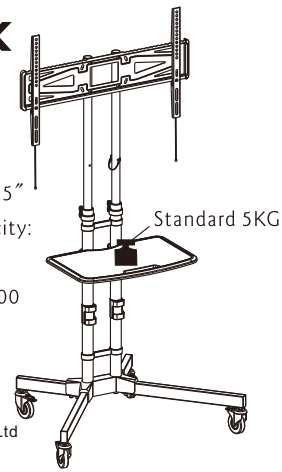

Item No.:TSL600

- TV Size Range: 32" to 65"
- Standard Weight Capacity: 40 kgs /88lbs
- Universal VESA:600X400

Errors and omissions excepted.
Copyright© 2017. AVSL Group Ltd
129.206UK User Manual

| | | |
|----|--|---|
| 01 | | 4 |
| 02 | | 2 |
| 03 | | 2 |
| 04 | | 1 |
| 05 | | 2 |

| | | |
|----|--|---|
| 06 | | 2 |
| 07 | | 1 |
| 08 | | 2 |
| 09 | | 2 |
| 10 | | 2 |

| | | |
|----|--|---|
| 11 | | 1 |
| 12 | | 1 |
| 13 | | 1 |
| 14 | | 2 |
| 15 | | 2 |

| | | | |
|---|--|--------------|---|
| A | | M4X12mm | 4 |
| B | | M5X12mm | 4 |
| C | | M6X12mm | 4 |
| D | | M8X16mm | 4 |
| E | | ø5.3Xø14X1.2 | 4 |

| | | | |
|---|--|-------------------|----|
| O | | M8X55mm | 8 |
| P | | 3X3,5X5,6X6,8X8mm | 4 |
| Q | | | 1 |
| R | | ø8.5Xø20X2.0 | 12 |