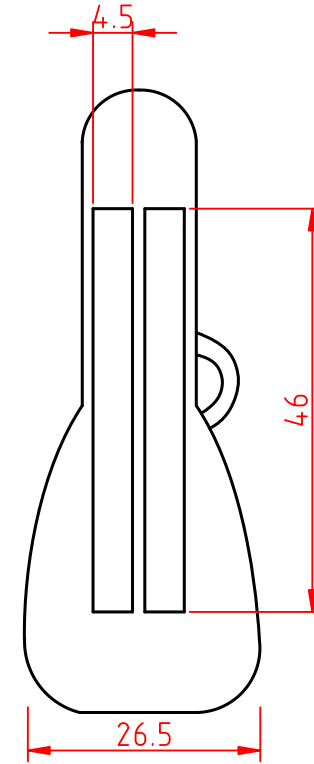

Cobra Case
Ukulele Bag
CC-2004
Material: Polyester 600d
Zips: No10
Dimensions in cm, may vary slightly

FRONT

SIDE

BACK

INTERIOR DIMENSIONS