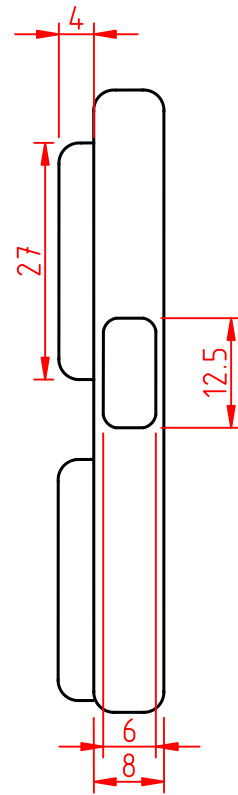

Cobra Case
Ukulele Bag
CC-2004
Material: Polyester 600d
Zips: No10
Dimensions in cm, may vary slightly

FRONT

SIDE

BACK

INTERIOR DIMENSIONS