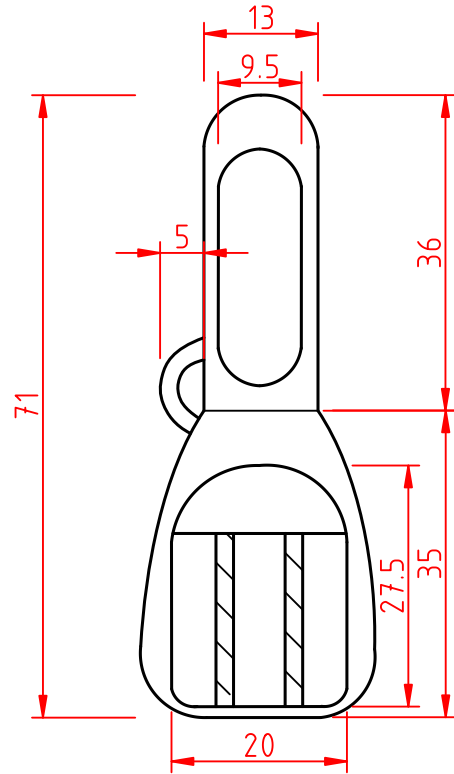

Cobra Case
Ukulele Bag
CC-2004
Material: Polyester 600d
Zips: No10
Dimensions in cm, may vary slightly

FRONT

SIDE

BACK

INTERIOR DIMENSIONS