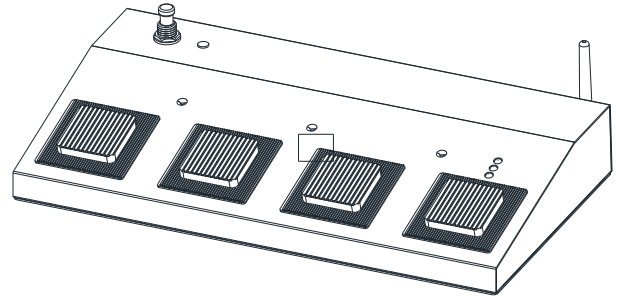

# DF FC

Thank you for purchasing the ADJ DF FC. When using the controller please refer to your fixtures user manual for the various controls and functions

**Battery Status:**

To check the battery charge level, refer to the battery status meter located on rear of the controller. With the battery fully charged and the controller running full on, the battery should have a life of around 25 hours.

**Please do not let the battery fully die, this severely shortens the life of the battery.**

**Battery Recharge:**

To recharge the battery, plug the supplied AC cord into the AC input on the rear of the unit and plug the other end into a matching power supply. It takes about 10 hours to reach full charge.

SPECIFICATIONS:	
Voltage:	100V ~ 240V, 47/63Hz
Power Supply:	DC12V 1A
Weight:	5lbs./ 2Kgs.
Dimensions:	13.25" (L) x 7" (W) x 3" (H) 335 (L) x 175 (W) x 75.3 (H) mm
Warranty:	1 Year (365 days)